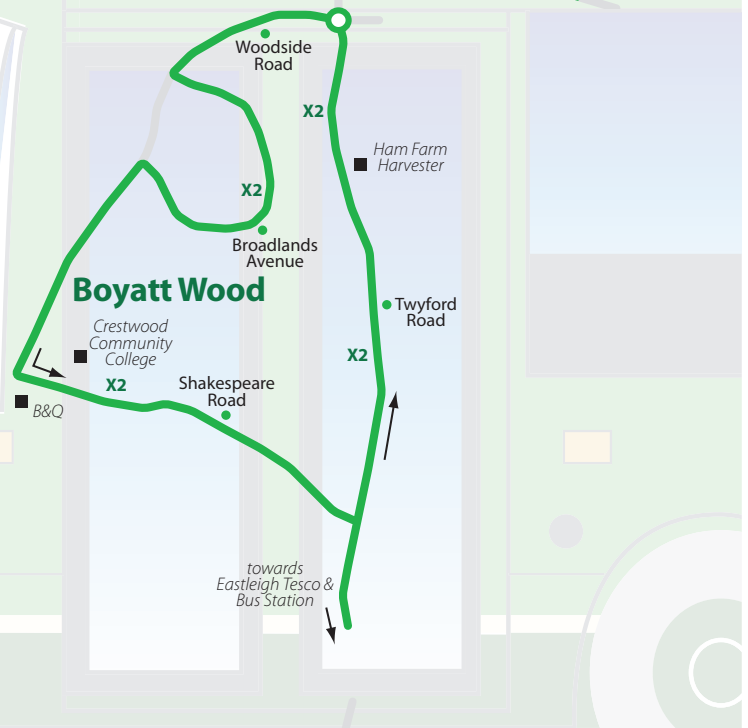

TESCO

Xelabus

Bishopstoke - Tesco Eastleigh

the little bus that's BIG around town!

X1

ROUTE DETAILS: Underwood Road, Colchester Avenue, Stoke Park Road, Sedgewick Road, Hamilton Road, Spring Lane, Riverside, Bishopstoke Road, Southampton Road, Tesco, Romsey Road, Eastleigh Bus Station (Coach stop)

Boyatt Wood - Tesco Eastleigh

X2

ROUTE DETAILS: Twyford Road, Woodside Avenue, Broadlands Avenue, Woodside Avenue, Shakespeare Road, Twyford Road, Southampton Road, Tesco Eastleigh, Romsey Road, Eastleigh Bus Station (Coach stop).

Nightingale - Tesco Eastleigh

X3

ROUTE DETAILS: Robin Square, Nightingale Avenue, Passfield Avenue, Derby Road, Southampton Road, Tesco Eastleigh, Romsey Road, Eastleigh Bus Station (Coach stop).

Mondays, Wednesdays & Fridays

Tesco Eastleigh	-	1000	1100	1200	-	1400
Eastleigh Bus Stn	-	1002	1102	1202	1302	1402
Derby Road	-	1005	1105	-	1305	1405
Robin Square	0910	1010	1110	-	1310	1410
Derby Road	0913	1013	1113	-	1313	1413
Tesco Eastleigh	0915	1015	1115	-	1315	1415